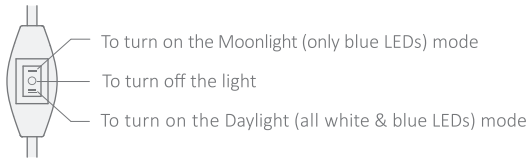

NICREW

Clip-on LED Light

For Framed & Frameless Aquariums

12 *Months
Warranty*

NICREW products carry a 12 months limited warranty from the date of purchase.

If your product is within warranty and you require any service, please feel free to contact us at support@nicrew.com.

For more information, please visit www.nicrew.com.

Using Your Controller

Disposal Information (for EU Countries Only)

The symbol shown as follows, applied to the product or on its package, at the end of life, the product must not be thrown away, or disposed into domestic waste!